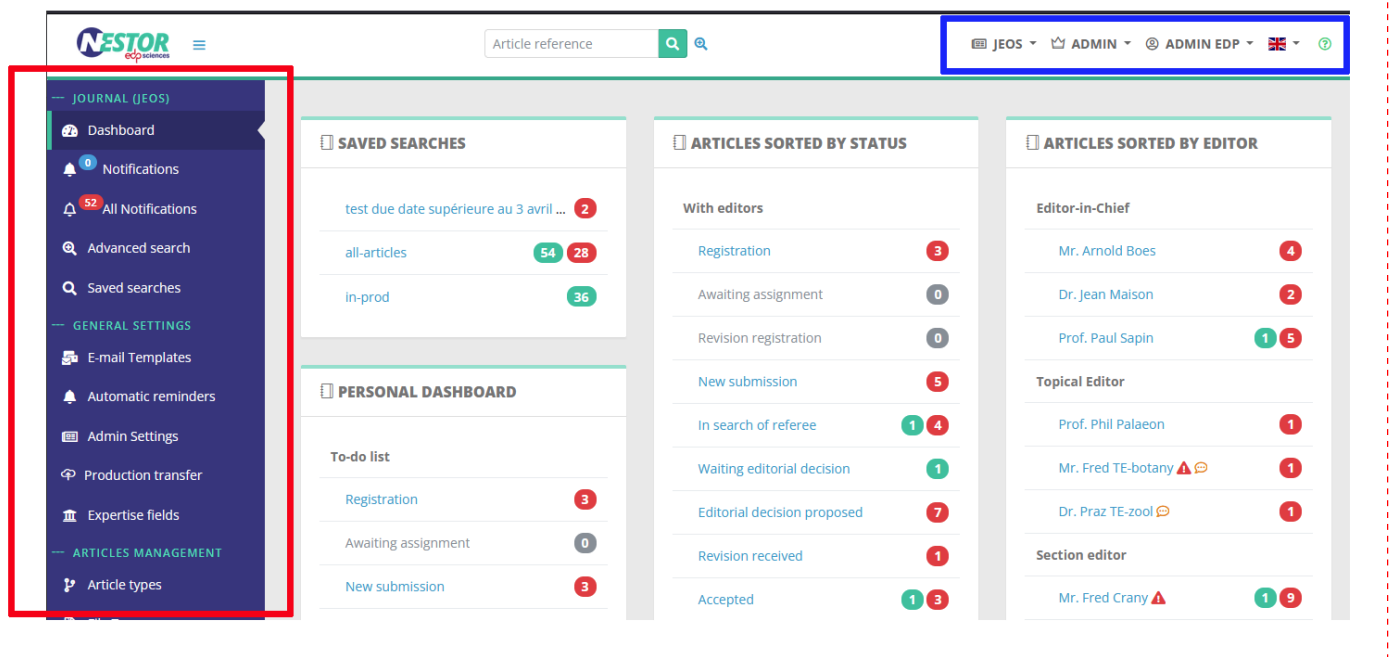

# Menus

On the editorial home page, two menus are available:

- the left vertical menu, which features:
  - search tools
  - notification tools
  - journal configuration tools (if your profile allows it)
- the upper horizontal menu, to manage your personal account